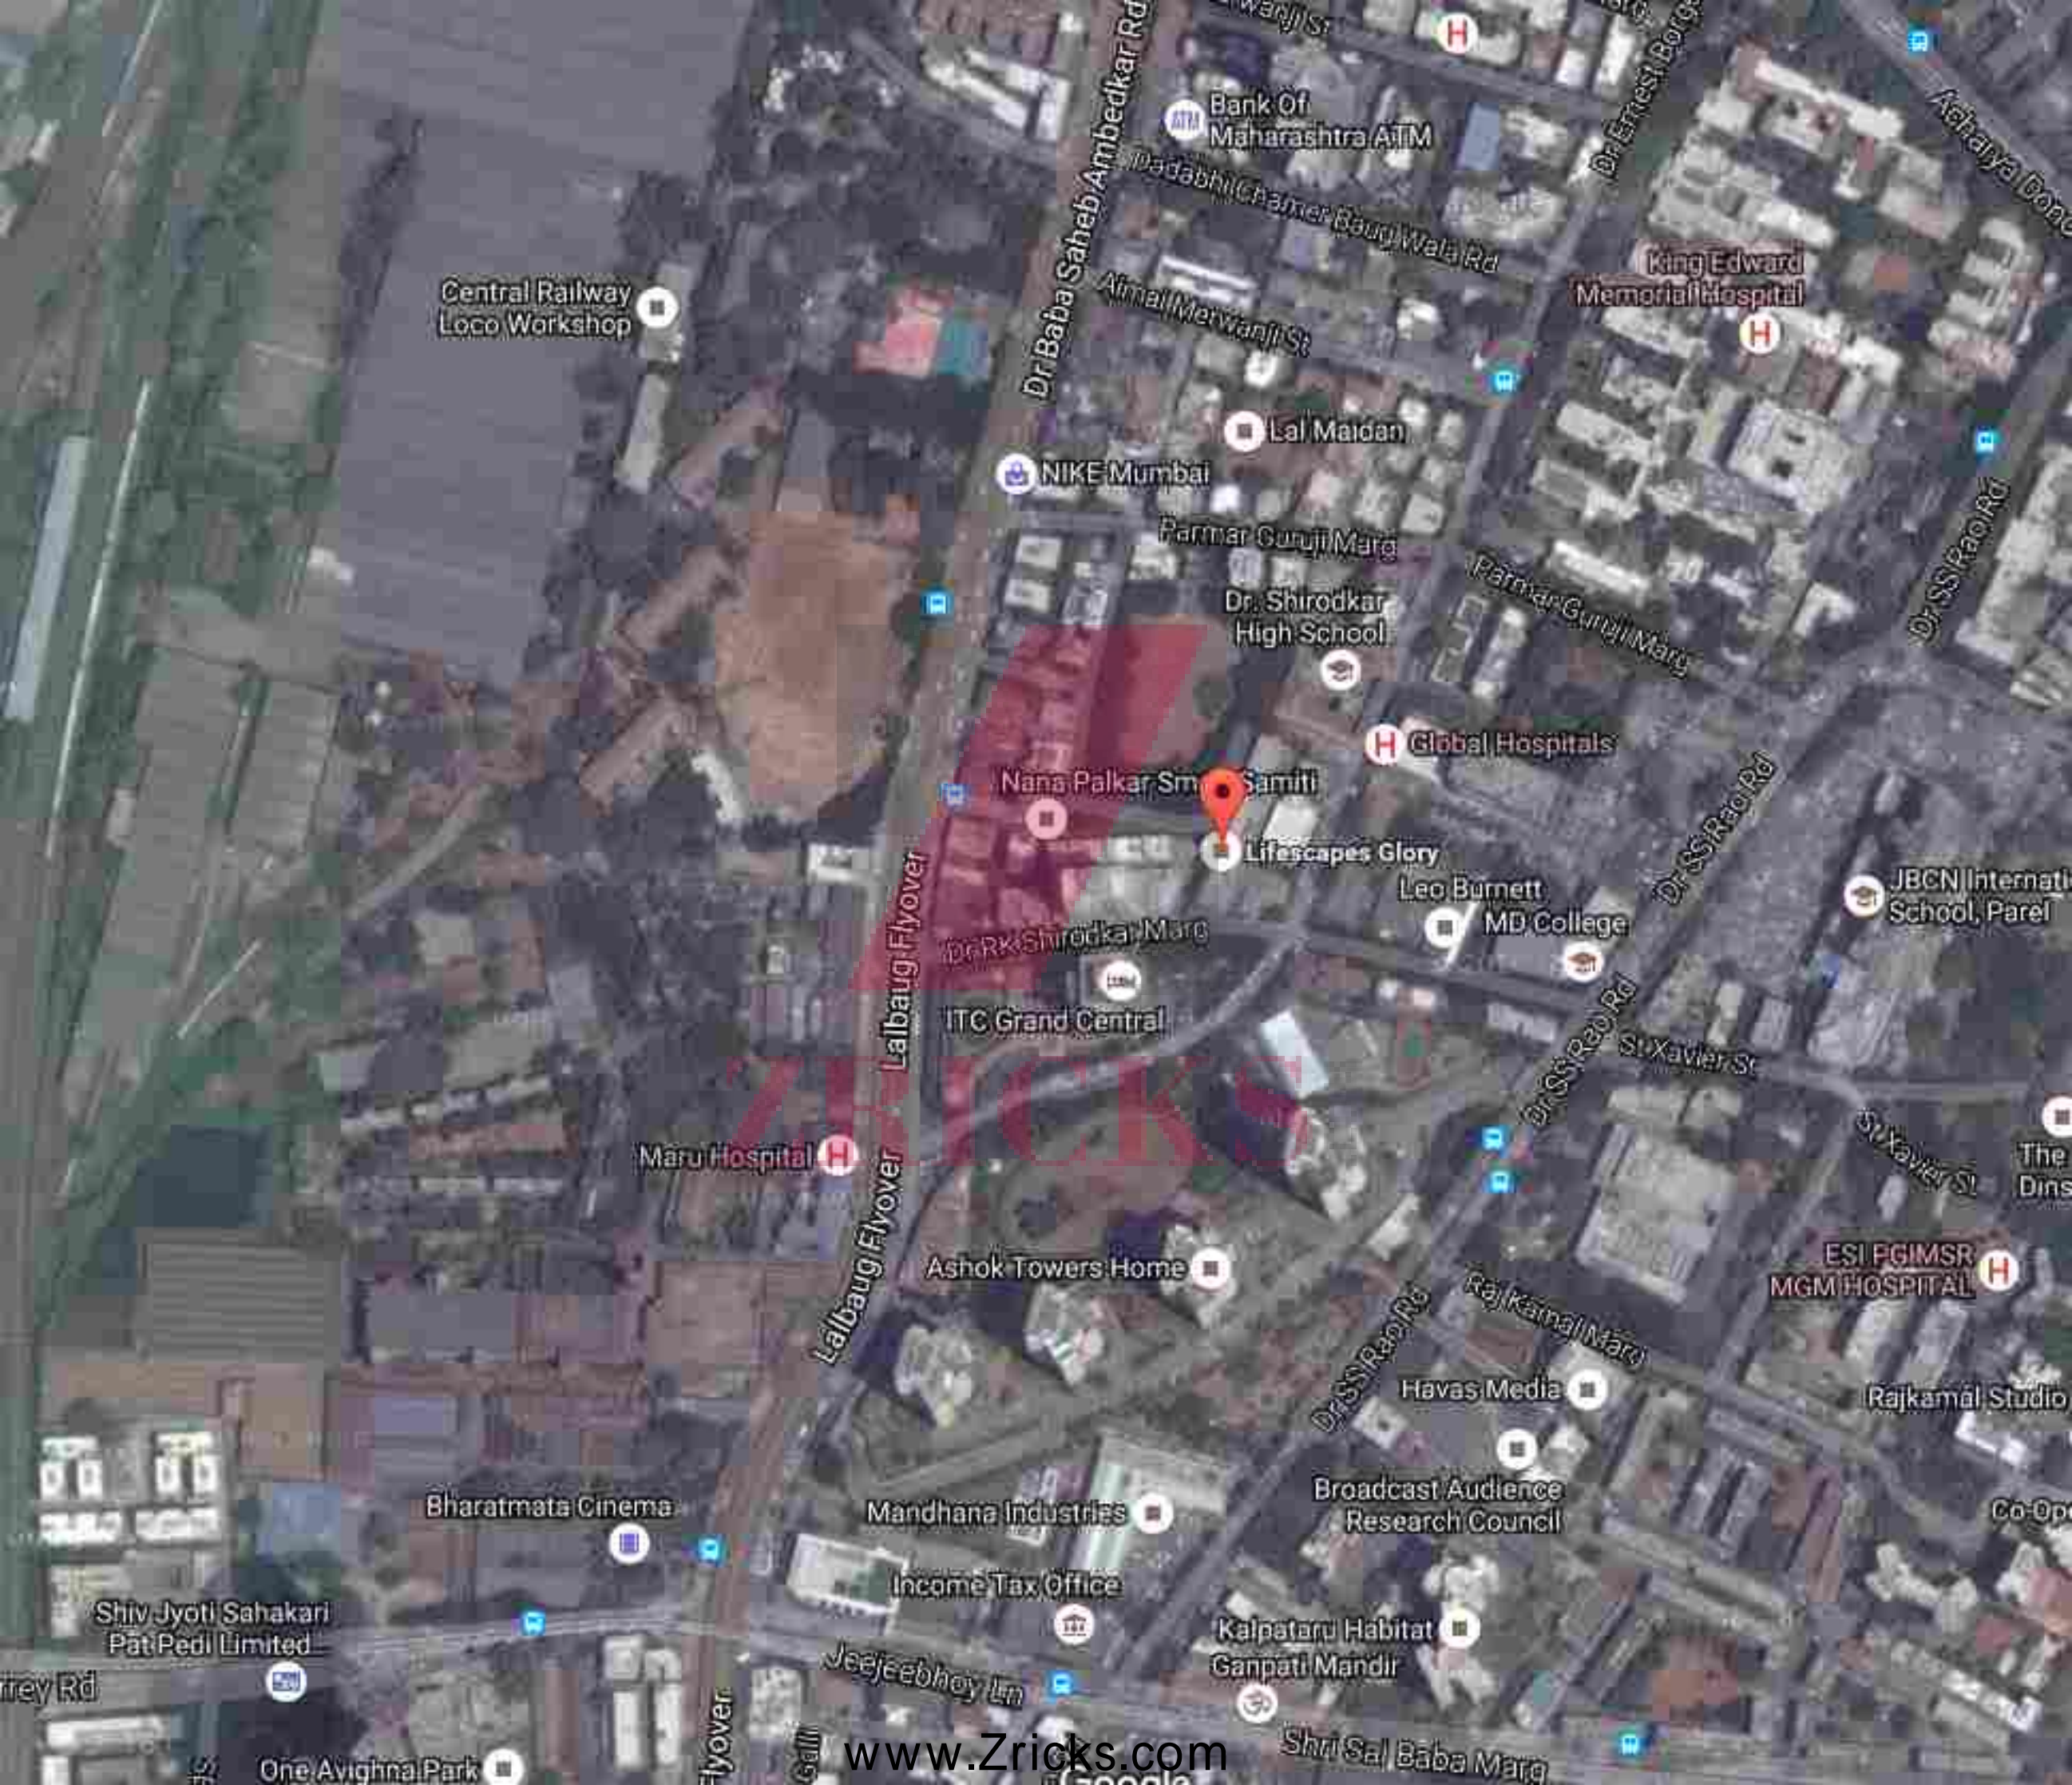

ZRICKS.COM

www.Zricks.com

Lifescapes Glory
Parel

Central Railway Loco Workshop

Bank Of Maharashtra ATM

King Edward Memorial Hospital

Lal Maidan

NIKE Mumbai

Parmar Gurdji Marg

Dr. Shirodkar High School

Global Hospitals

Nana Palkar Sm Samiti

Lifescapes Glory

Leo Burnett MD College

Dr. RK Shirodkar Marg

ITC Grand Central