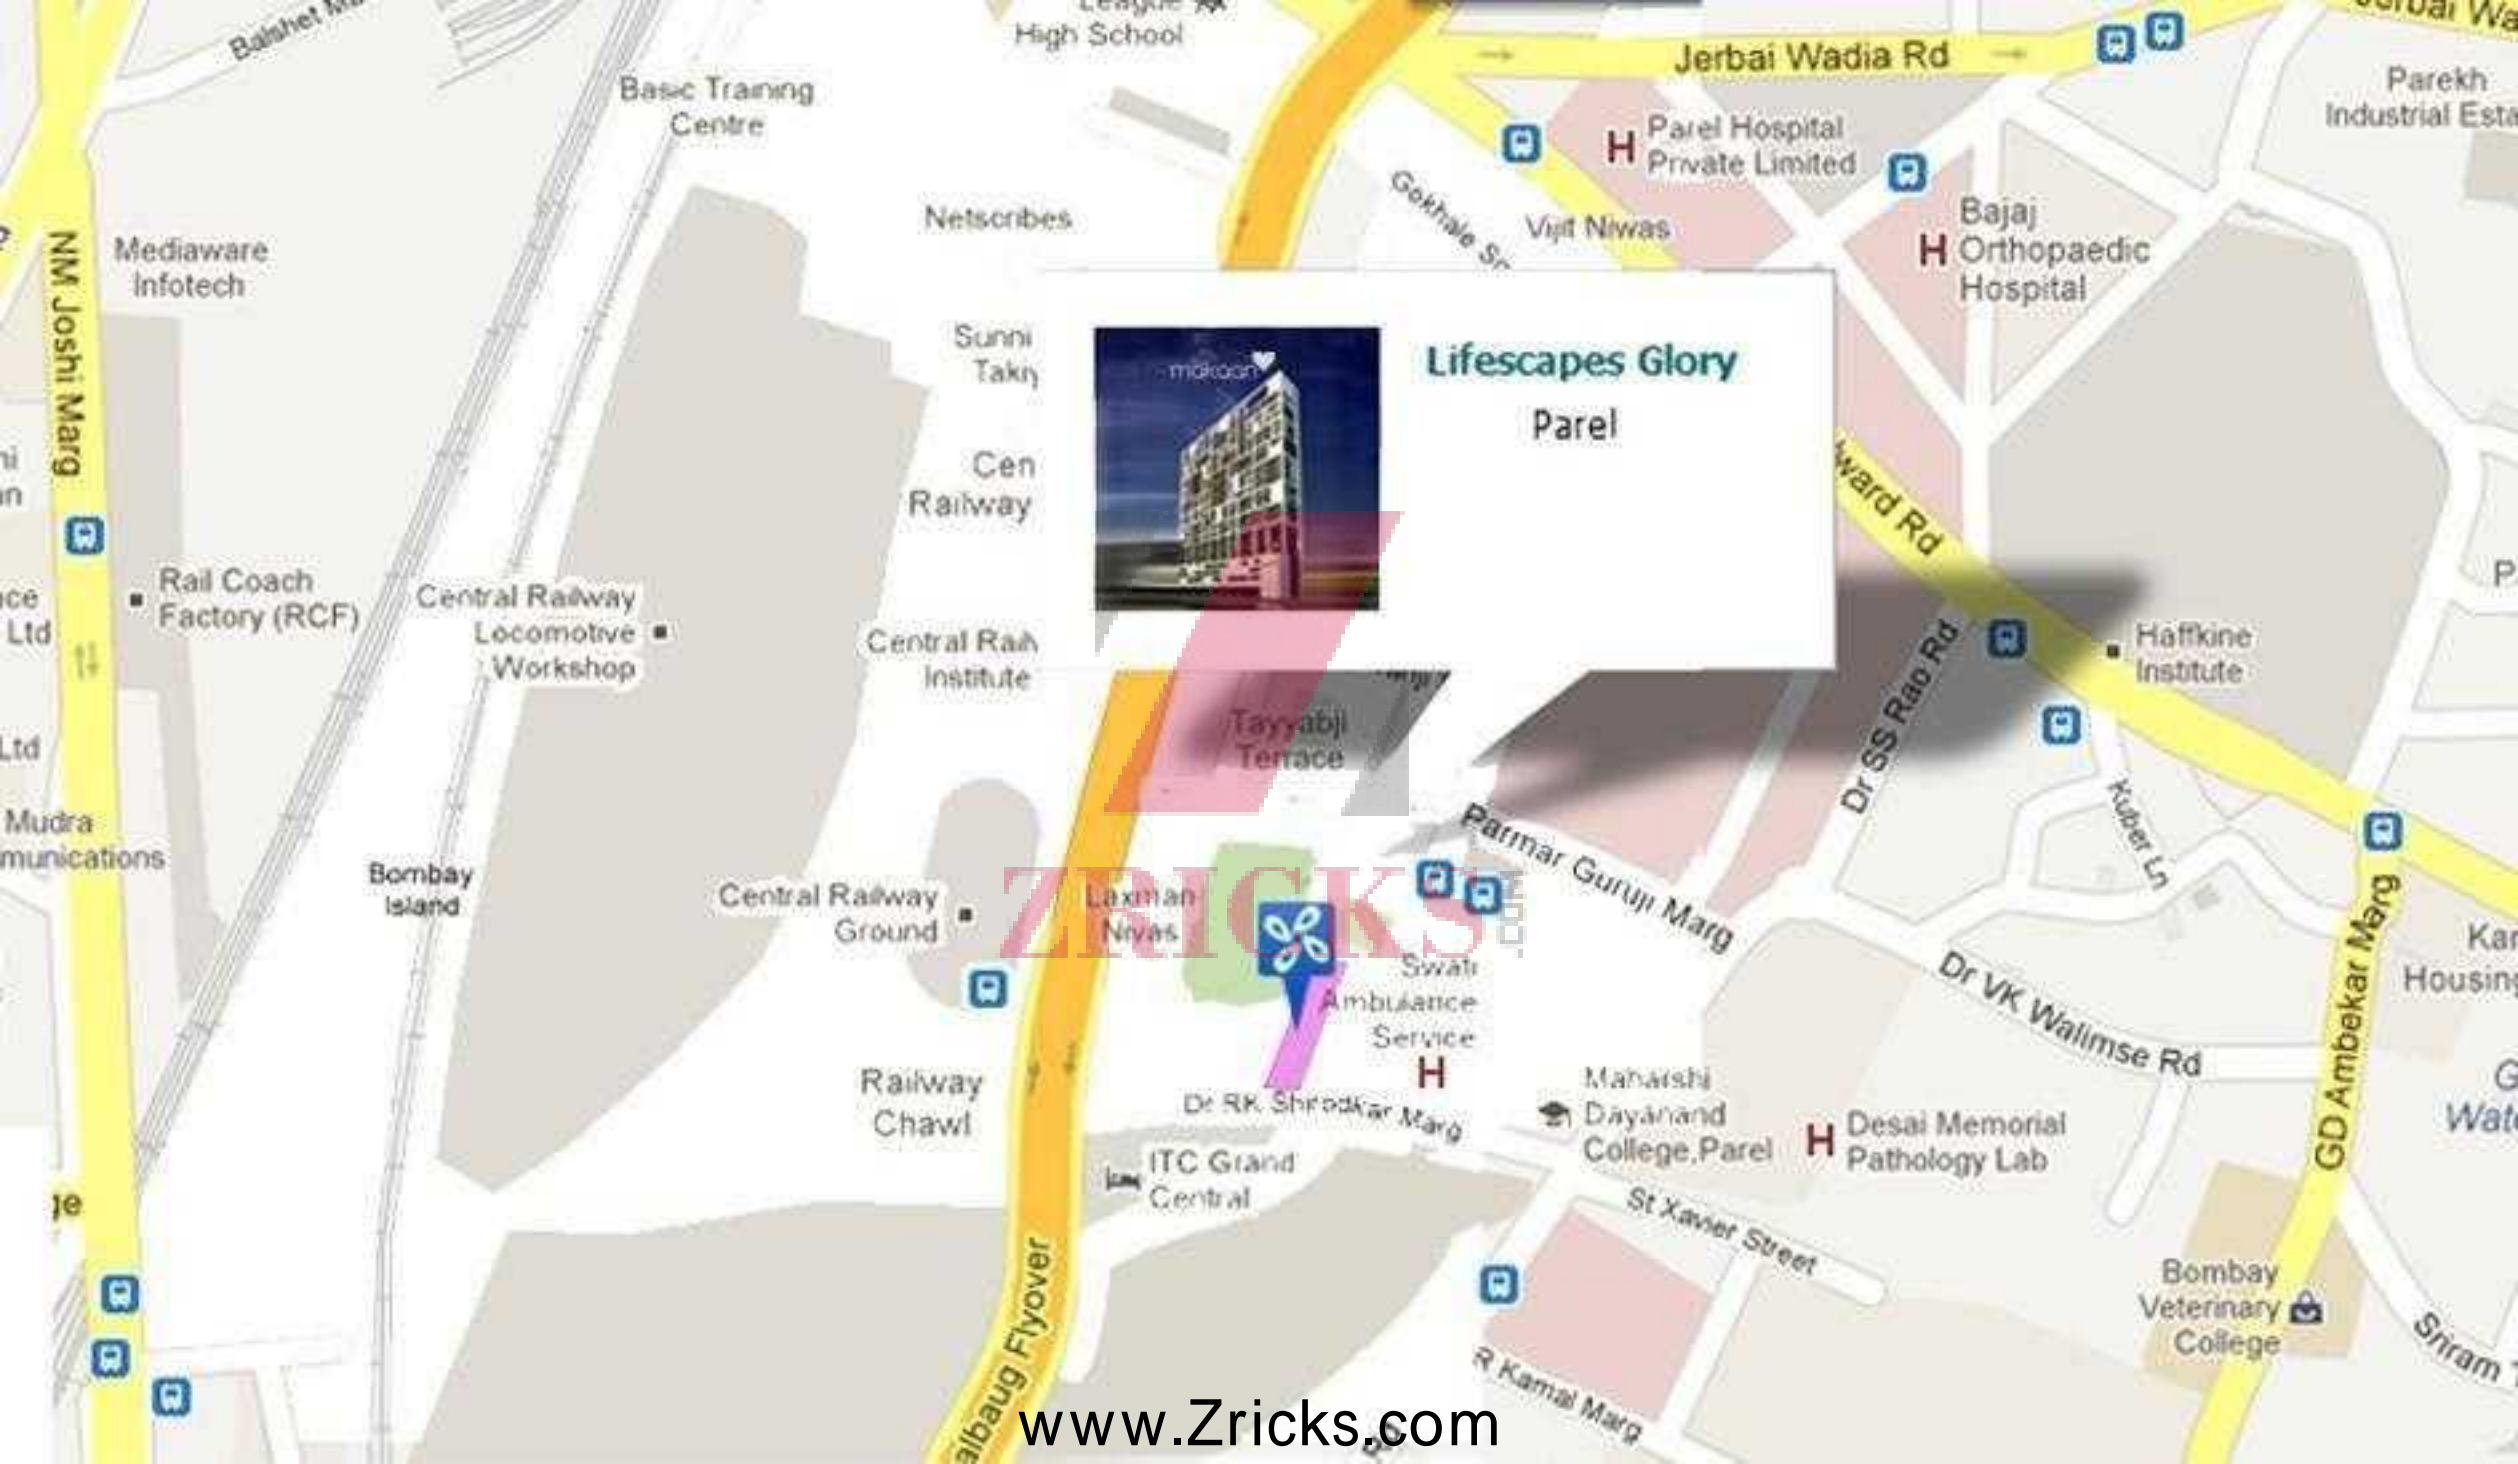

ZRICKS.COM

www.Zricks.com

Lifescapes Glory
Parel

Central Railway Loco Workshop

Bank Of Maharashtra ATM

King Edward Memorial Hospital

Lal Maidan

NIKE Mumbai

Parmar Gurdji Marg

Dr. Shirodkar High School

Global Hospitals

Nana Palkar Sm Samiti

Lifescapes Glory

Leo Burnett MD College

Dr. RK Shirodkar Marg

ITC Grand Central